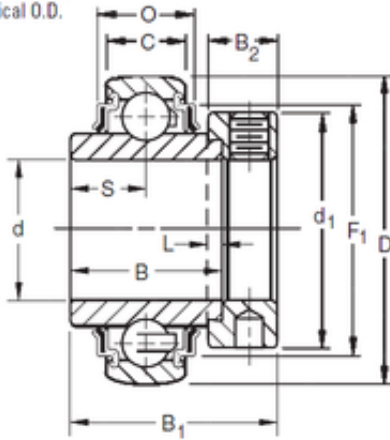

KRRB Two Seals
Spherical O.D.

SH265 Slewing Bearing

Bearing No.

Size	57.15x110x61.91 mm
Bore Diameter	57,15 mm
Outer Diameter	110 mm
Width	61,91 mm
d	57,15 mm
D	110 mm
B	61,91 mm
C	22 mm
P	26,01 mm
O	30,02 mm
d1	84,1 mm
B1	77,8 mm
B2	22,2 mm
L	6,4 mm
S	31 mm
F1	94,89 mm
Weight	1,715 Kg
Basic dynamic load rating (C)	58,5 kN

Bearing 2D drawings and 3D CAD models