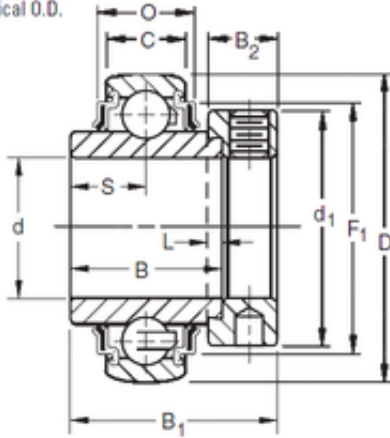

KRRB Two Seals  
Spherical O.D.

**SH240-5 Slewing Bearing**

Bearing No.

Size	57.15x110x61.91 mm
Bore Diameter	57,15 mm
Outer Diameter	110 mm
Width	61,91 mm
d	57,15 mm
D	110 mm
B	61,91 mm
C	22 mm
P	26,01 mm
O	30,02 mm
d1	84,1 mm
B1	77,8 mm
B2	22,2 mm
L	6,4 mm
S	31 mm
F1	94,89 mm
Weight	1,715 Kg
Basic dynamic load rating (C)	58,5 kN

Bearing 2D drawings and 3D CAD models