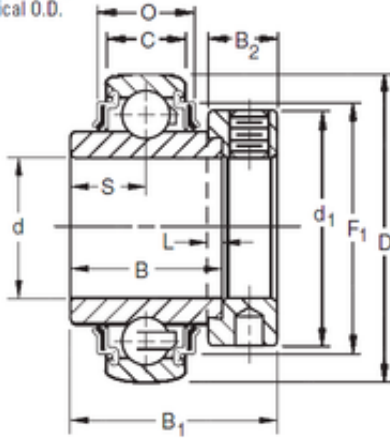

KRRB Two Seals
Spherical O.D.

CAT345C Slewing Bearing

Bearing No.

Size	57.15x110x61.91 mm
Bore Diameter	57,15 mm
Outer Diameter	110 mm
Width	61,91 mm
d	57,15 mm
D	110 mm
B	61,91 mm
C	22 mm
P	26,01 mm
O	30,02 mm
d1	84,1 mm
B1	77,8 mm
B2	22,2 mm
L	6,4 mm
S	31 mm
F1	94,89 mm
Weight	1,715 Kg
Basic dynamic load rating (C)	58,5 kN

Bearing 2D drawings and 3D CAD models