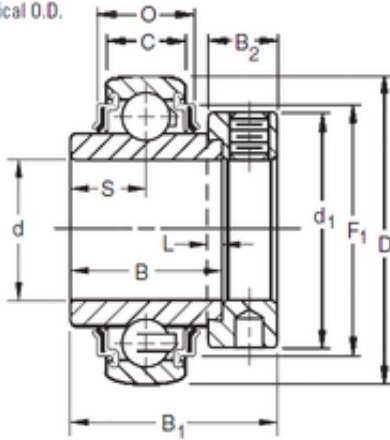

KRRB Two Seals  
Spherical O.D.

**EX300-3 Slewing Bearing**

Bearing No.

Size	57.15x110x61.91 mm
Bore Diameter	57,15 mm
Outer Diameter	110 mm
Width	61,91 mm
d	57,15 mm
D	110 mm
B	61,91 mm
C	22 mm
P	26,01 mm
O	30,02 mm
d1	84,1 mm
B1	77,8 mm
B2	22,2 mm
L	6,4 mm
S	31 mm
F1	94,89 mm
Weight	1,715 Kg
Basic dynamic load rating (C)	58,5 kN

Bearing 2D drawings and 3D CAD models