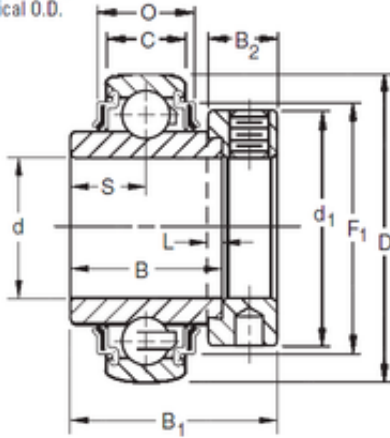

## EX200-2 Slewing Bearing

Bearing No.

Size	57.15x110x61.91 mm
Bore Diameter	57,15 mm
Outer Diameter	110 mm
Width	61,91 mm
d	57,15 mm
D	110 mm
B	61,91 mm
C	22 mm
P	26,01 mm
O	30,02 mm
d1	84,1 mm
B1	77,8 mm
B2	22,2 mm
L	6,4 mm
S	31 mm
F1	94,89 mm
Weight	1,715 Kg
Basic dynamic load rating (C)	58,5 kN

Bearing 2D drawings and 3D CAD models