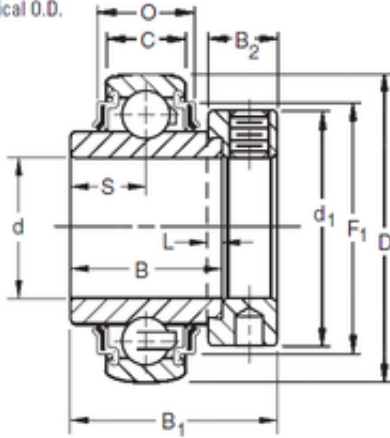

KRRB Two Seals
Spherical O.D.

PC220-6(S6D102) Slewing Bearing

Bearing No.

Size	57.15x110x61.91 mm
Bore Diameter	57,15 mm
Outer Diameter	110 mm
Width	61,91 mm
d	57,15 mm
D	110 mm
B	61,91 mm
C	22 mm
P	26,01 mm
O	30,02 mm
d1	84,1 mm
B1	77,8 mm
B2	22,2 mm
L	6,4 mm
S	31 mm
F1	94,89 mm
Weight	1,715 Kg
Basic dynamic load rating (C)	58,5 kN

Bearing 2D drawings and 3D CAD models