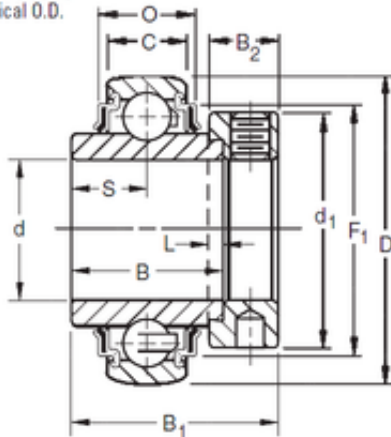

NTL BEARINGS LTD.

KRRB Two Seals
Spherical O.D.

VSI200414N Slewing Bearings (325x486x56mm) Turntable Ring

Bearing No.

Size	57.15x110x61.91 mm
Bore Diameter	57,15 mm
Outer Diameter	110 mm
Width	61,91 mm
d	57,15 mm
D	110 mm
B	61,91 mm
C	22 mm
P	26,01 mm
O	30,02 mm
d1	84,1 mm
B1	77,8 mm
B2	22,2 mm
L	6,4 mm
S	31 mm
F1	94,89 mm
Weight	1,715 Kg
Basic dynamic load rating (C)	58,5 kN

Bearing 2D drawings and 3D CAD models