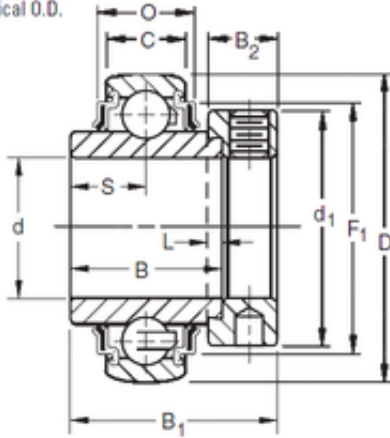

NTL BEARINGS LTD.

KRRB Two Seals
Spherical O.D.

11-50 2355/2-06420 Four-point Contact Ball Slewing Bearing With External Gear

Bearing No.

Size	57.15x110x61.91 mm
Bore Diameter	57,15 mm
Outer Diameter	110 mm
Width	61,91 mm
d	57,15 mm
D	110 mm
B	61,91 mm
C	22 mm
P	26,01 mm
O	30,02 mm
d1	84,1 mm
B1	77,8 mm
B2	22,2 mm
L	6,4 mm
S	31 mm
F1	94,89 mm
Weight	1,715 Kg
Basic dynamic load rating (C)	58,5 kN

Bearing 2D drawings and 3D CAD models