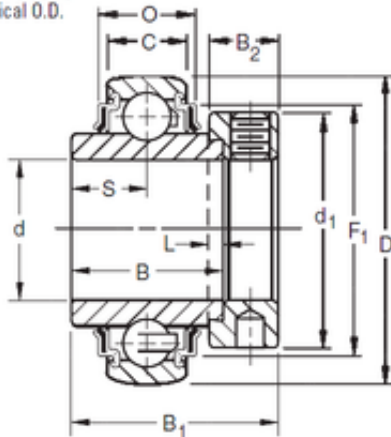

# NTL BEARINGS LTD.

KRRB Two Seals  
Spherical O.D.

Bearing 2D drawings and 3D CAD models

## RKS.211440101001 Crossed Roller Slewing Bearing Price

Bearing No.

Size	57.15x110x61.91 mm
Bore Diameter	57,15 mm
Outer Diameter	110 mm
Width	61,91 mm
d	57,15 mm
D	110 mm
B	61,91 mm
C	22 mm
P	26,01 mm
O	30,02 mm
d1	84,1 mm
B1	77,8 mm
B2	22,2 mm
L	6,4 mm
S	31 mm
F1	94,89 mm
Weight	1,715 Kg
Basic dynamic load rating (C)	58,5 kN