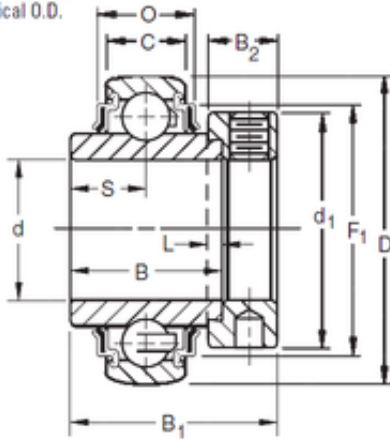

# NTL BEARINGS LTD.

KRRB Two Seals  
Spherical O.D.

Bearing 2D drawings and 3D CAD models

## RKS.900155101001 Four-point Contact Ball Slewing Bearing Price

Bearing No.

Size	57.15x110x61.91 mm
Bore Diameter	57,15 mm
Outer Diameter	110 mm
Width	61,91 mm
d	57,15 mm
D	110 mm
B	61,91 mm
C	22 mm
P	26,01 mm
O	30,02 mm
d1	84,1 mm
B1	77,8 mm
B2	22,2 mm
L	6,4 mm
S	31 mm
F1	94,89 mm
Weight	1,715 Kg
Basic dynamic load rating (C)	58,5 kN