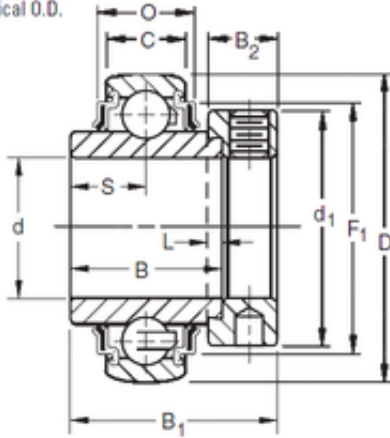

KRRB Two Seals
Spherical O.D.

RKS.951145101001 Slewing Bearing

Bearing No.

Size	57.15x110x61.91 mm
Bore Diameter	57,15 mm
Outer Diameter	110 mm
Width	61,91 mm
d	57,15 mm
D	110 mm
B	61,91 mm
C	22 mm
P	26,01 mm
O	30,02 mm
d1	84,1 mm
B1	77,8 mm
B2	22,2 mm
L	6,4 mm
S	31 mm
F1	94,89 mm
Weight	1,715 Kg
Basic dynamic load rating (C)	58,5 kN

Bearing 2D drawings and 3D CAD models