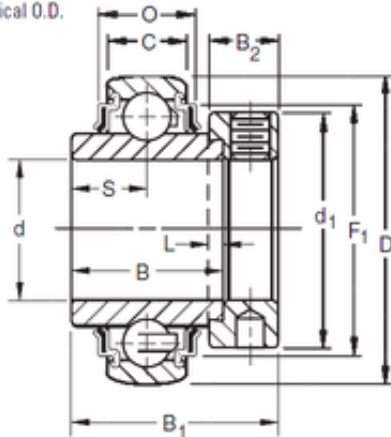

# NTL BEARINGS LTD.

KRRB Two Seals  
Spherical O.D.

Bearing 2D drawings and 3D CAD models

## Komatsu PC200-6(S6D102) 1084\*1323\*100mm Slewing Bearing

Bearing No.

Size	57.15x110x61.91 mm
Bore Diameter	57,15 mm
Outer Diameter	110 mm
Width	61,91 mm
d	57,15 mm
D	110 mm
B	61,91 mm
C	22 mm
P	26,01 mm
O	30,02 mm
d1	84,1 mm
B1	77,8 mm
B2	22,2 mm
L	6,4 mm
S	31 mm
F1	94,89 mm
Weight	1,715 Kg
Basic dynamic load rating (C)	58,5 kN